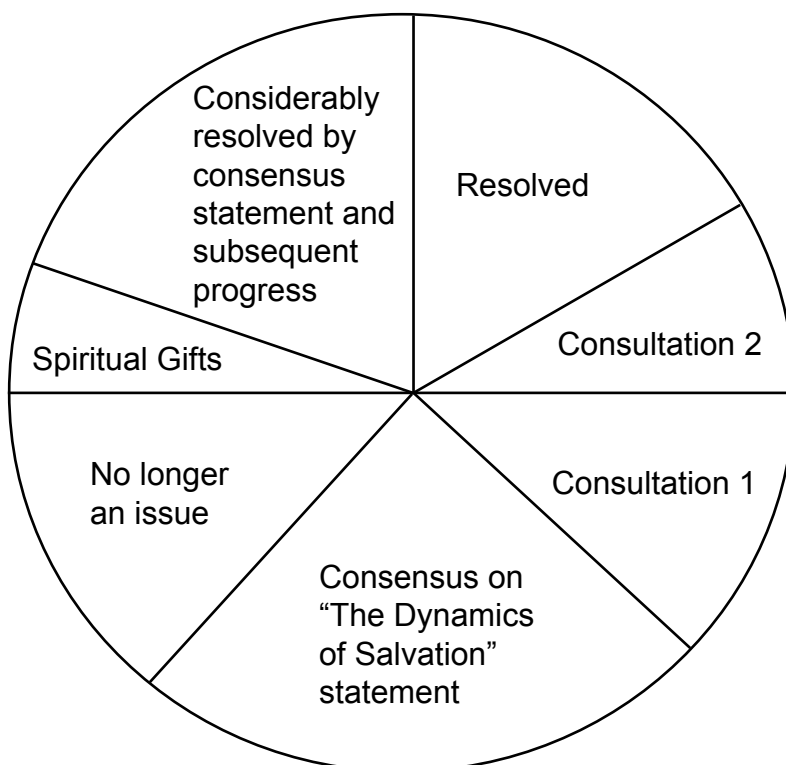

## A Tentative Diagrammatic Overview

For these conflicts Desmond Ford was dismissed

**1980**

If Time and Providence have resolved the issues should the Church continue the conflict?

**2002**