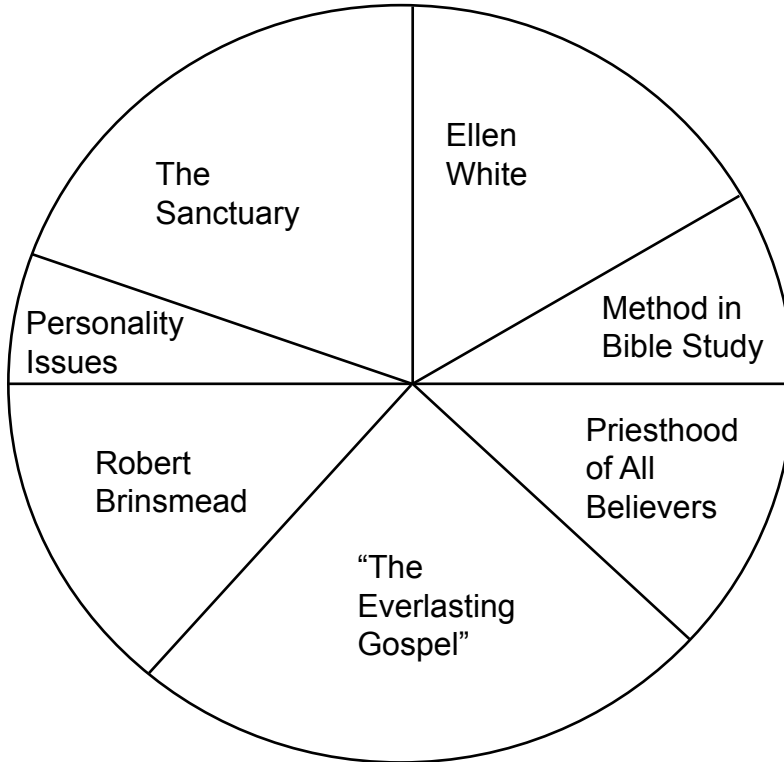

## A Tentative Diagrammatic Overview

For these conflicts Desmond Ford was dismissed

**1980**

If Time and Providence have resolved the issues should the Church continue the conflict?

**2002**